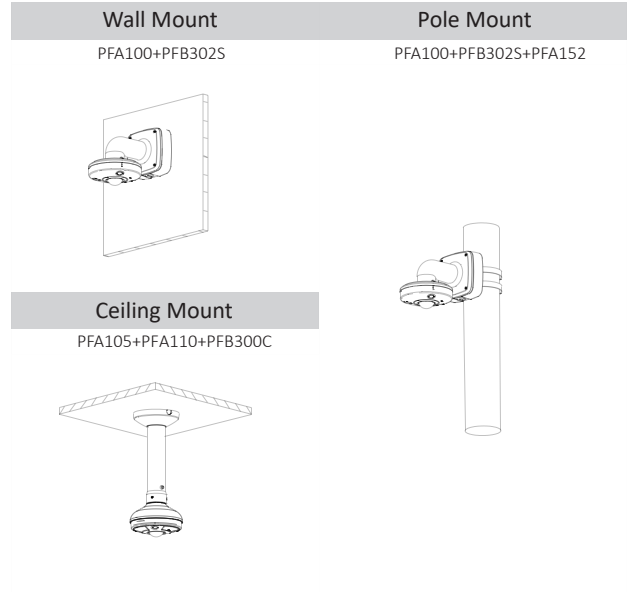

Construction

Casing	Metal
Dimensions	Φ149.8mm×47.7mm(Φ5.9"×1.88")
Net Weight	0.58kg(1.28lb)
Gross Weight	1.0kg(2.2lb)

Dimensions (mm/inch)