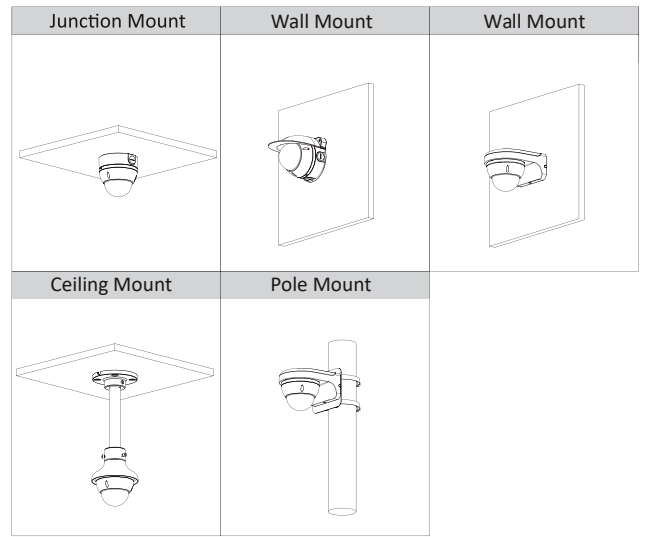

Structure

Casing	Metal
Dimensions	81 mm × Ø109.9 mm (3.19" × Ø4.33")
Net Weight	0.350 kg (0.77 lb)
Gross Weight	0.491 kg (1.08 lb)

Dimensions (mm/inch)